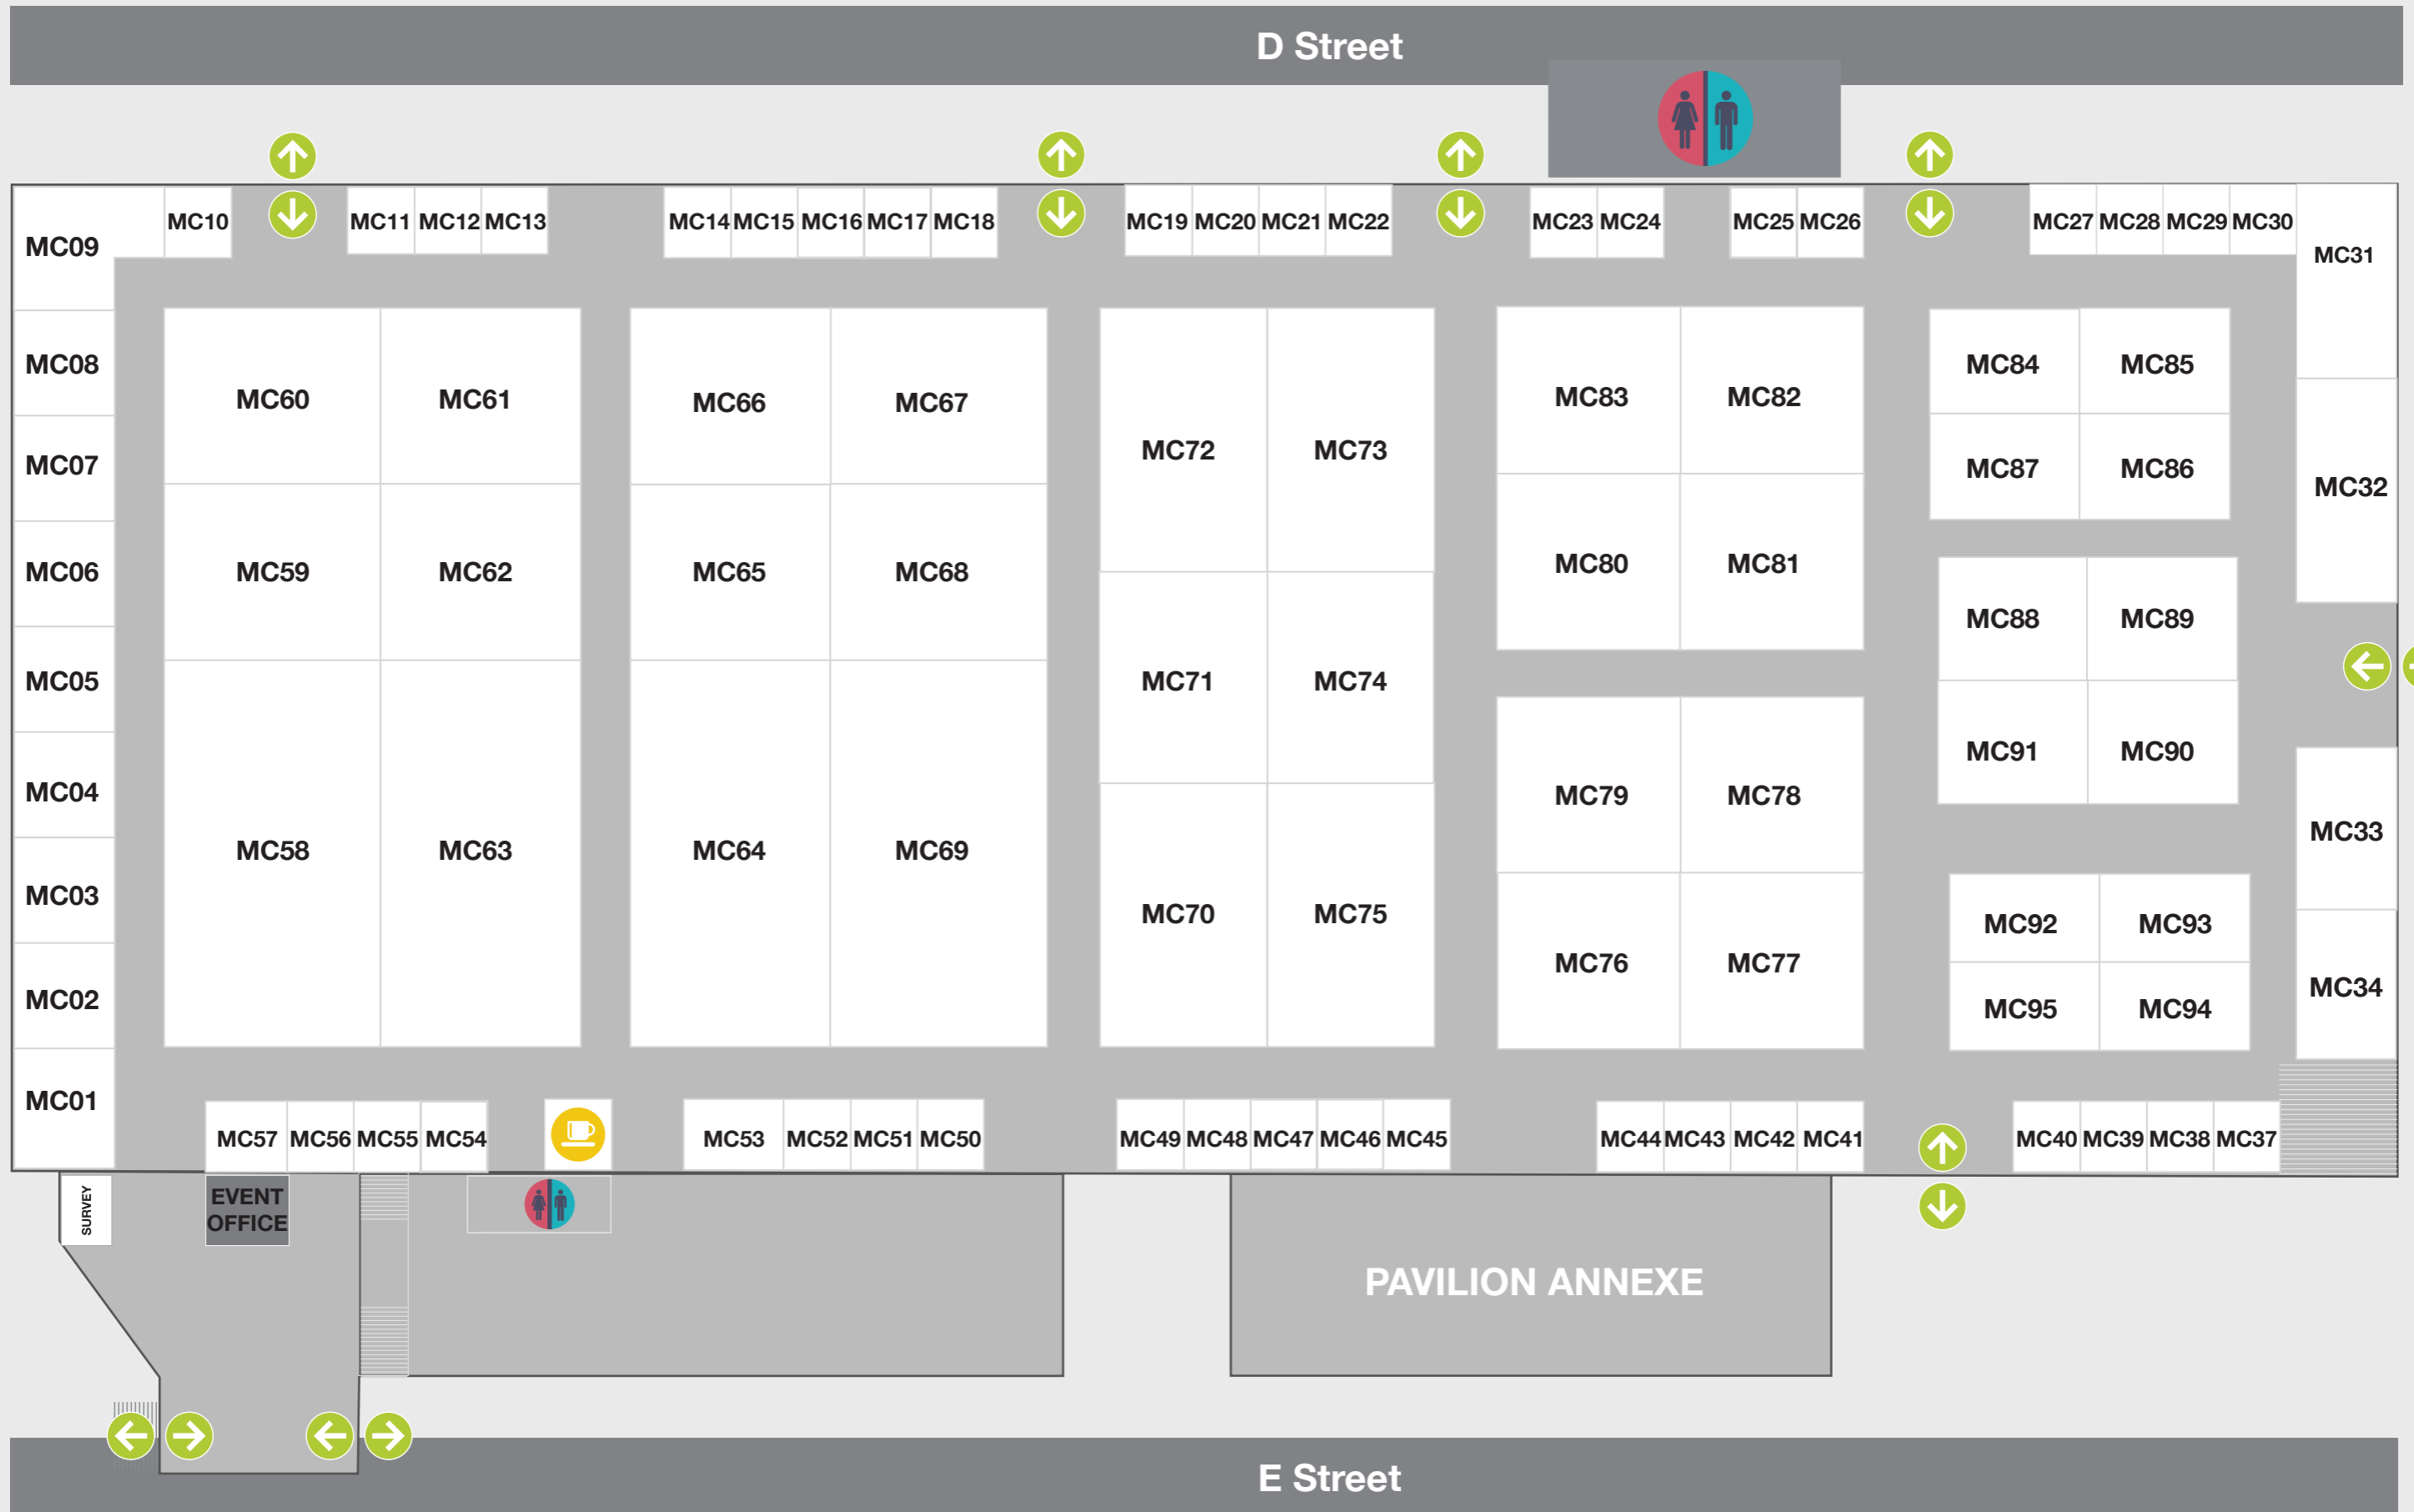

Mystery Creek Pavilion

MAP KEY

- RESTROOMS
- ENTRY/EXIT
- COFFEE